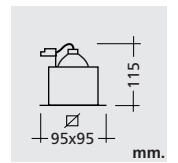

- Elektrostatisch pulverbeschichtet
- Metall-Außenrahmen
- Aluminium-Innenrahmen
- 30° vertikal schwenkbar
- 36° Abstrahlwinkel

- Electrostatic powder coated
- Metal outer frame
- Aluminium inner frame
- Adjustability allows 30° rotation for the vertical axis
- 36° beam angle

Farbe: sw (04), weiß (03), RAL9006 (00)

Color: Black, white, metallic grey

LED

Standard Version				
LAN4021033	1x3,9W	LED modul	GU10	440 gr.
LAN4021034	1x5,5W	LED modul	GU10	440 gr.

Lichtkurven: www.lamp83.de
Light curves: www.lamp83.de